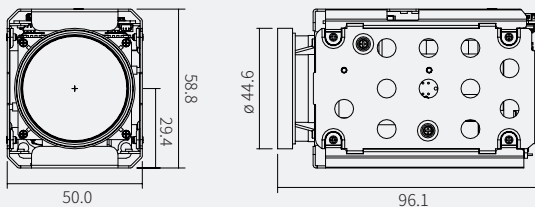

Zoom Camera

ATC-HZ7830Z-LA

Dimensions

Specifications

Image Sensor	1/2.8" Exmor R Progressive Scan CMOS	D-WDR	Off/Low/Middle/High	
Effective Pixels	2.13MP 1945(H) x 1097(V)	WDR	Off/Low/Middle/High	
Video Output mode	Main : AVI/LVDS, Sub : HD-SDI/EX-SDI(V1.0)/CVBS	BLC	Off/On, Area selectable	
Max. Video Resolution	HD-SDI/LVDS:1080p@60(50fps), EX-SDI/AVI:1080p@30(25fps)	HLC	Off/0~20, Color selectable	
Synchronization system	Internal	AGC	Max.58dB	
Min.Illumination	Day mode: 0.1(Lux(F1.6)) Night mode: 0.06Lux(F1.6/ IR-cut filter on) Sens-Up off, AGC28dB	Sharpness	Adjustable(0~15)	
S/N Rate	More than 52dB(AGC off, Sens-Up off)	3D-DNR	On/Off(1~5)	
Lens	Type	AF Optical zoom lens(DC Iris), IR Corrective	2D-DNR	Auto/Manual
	Focal Length	f=5.0~150mm	Defog	Off/Low/Middle/High
	F-value	F1.6(W)~4.3(T)	Preset Position	256 position Presets(Zoom,Focus), 16Memory Presets, Custom Preset
	Angle of View	Horizontal 59.2°(W)~2.0°(T), Vertical 33.8°(W)~1.15°(T)	Language	English, Japanese, Russian, Spanish, German, France, Portuguese, Chinese
Zoom ratio	Optical 30x / Digital 12x	UART	Remote	RS232 TTL +5.0V(+3.3V compatible)
Focus Min.Working Distance	0.1m(Wide)/1.5m(Tele)~∞	Protocol	VISCA/Pelco-D/Pelco-P/Hitachi: Automatic detection	
Focus Control	Auto/Manual/Interval/One Shot/Preset	Baud rate	2400/4800/9600/19200/38400/57600/115200bps	
AE mode	Auto/Shutter Priority/Iris Priority/Manual	UTC	AVI-UTC	
Brightness	0~14	Supply Voltage	12VDC(9V to 15VDC)	
Manual Shutter	1/1, 1/2, 1/4(3), 1/8(6), 1/15(12), 1/30(25), 1/60(50)~1/30000	Power Consumption	Max.5.2W / Non-working zoom&focus 3.2W	
Manual Iris	F1.6~F19, Close	Dimension(mm)	50x58.8x96.1mm	
Sense-up	Off~32fields	Weight	Approx.240g	
ETC	Spot AE, Slow AE	Operating Temperature	-10°C~+50°C, Humidity(20~80%)	
D&N Mode	Auto/Day(Color)/Night(BW)/External-H or L	Storage Temperature	-20°C~+60°C, Humidity(20~95%)	
White Balance	AUTO/ATW/Indoor/Outdoor/OnePush/Manual	Support Video Output	-	
Image Freeze	Off/On			
Image Flip	Off/Horizontal/Vertical/H+V(180° Flip)			
Privacy Mask Zone	16 Zones/14 mask color selectable, semi-transparency			
Digital Image Stabilization	Yes			
Motion Detection	4 Zones			