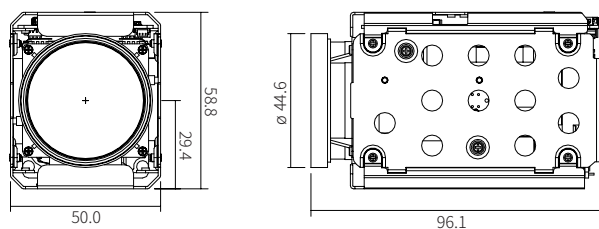

Zoom Camera

ATC-HZ7830Z-LA

Dimensions

Specifications

Image Sensor	1/2.8" Exmor R Progressive Scan CMOS	D-WDR	Off/Low/Middle/High	
Effective Pixels	2.13MP 1945(H) x 1097(V)	WDR	Off/Low/Middle/High	
Video Output mode	Main : AVI/LVDS, Sub : HD-SDI/EX-SDI(V1.0)/CVBS	BLC	Off/On, Area selectable	
Max. Video Resolution	HD-SDI/LVDS:1080p@60(50fps), EX-SDI/AVI:1080p@30(25fps)	HLC	Off/0~20, Color selectable	
Synchronization system	Internal	AGC	Max.58dB	
Min.Illumination	Day mode: 0.1(Lux(F1.6)) Night mode: 0.06Lux(F1.6/ IR-cut filter on) Sens-Up off, AGC28dB	Sharpness	Adjustable(0~15)	
S/N Rate	More than 52dB(AGC off, Sens-Up off)	3D-DNR	On/Off(1~5)	
Lens	Type	AF Optical zoom lens(DC Iris), IR Corrective	2D-DNR	Auto/Manual
	Focal Length	f=5.0~150mm	Defog	Off/Low/Middle/High
	F-value	F1.6(W)~4.3(T)	Preset Position	256 position Presets(Zoom,Focus), 16Memory Presets, Custom Preset
	Angle of View	Horizontal 59.2°(W)~2.0°(T), Vertical 33.8°(W)~1.15°(T)	Language	English, Japanese, Russian, Spanish, German, France, Portuguese, Chinese
Zoom ratio	Optical 30x / Digital 12x	UART	Remote	RS232 TTL +5.0V(+3.3V compatible)
Focus Min.Working Distance	0.1m(Wide)/1.5m(Tele)~∞	Protocol	VISCA/Pelco-D/Pelco-P/Hitachi: Automatic detection	
Focus Control	Auto/Manual/Interval/One Shot/Preset	Baud rate	2400/4800/9600/19200/38400/57600/115200bps	
AE mode	Auto/Shutter Priority/Iris Priority/Manual	UTC	AVI-UTC	
Brightness	0~14	Supply Voltage	12VDC(9V to 15VDC)	
Manual Shutter	1/1, 1/2, 1/4(3), 1/8(6), 1/15(12), 1/30(25), 1/60(50)~1/30000	Power Consumption	Max.5.2W / Non-working zoom&focus 3.2W	
Manual Iris	F1.6~F19, Close	Dimension(mm)	50x58.8x96.1mm	
Sense-up	Off~32fields	Weight	Approx.240g	
ETC	Spot AE, Slow AE	Operating Temperature	-10°C~+50°C, Humidity(20~80%)	
D&N Mode	Auto/Day(Color)/Night(BW)/External-H or L	Storage Temperature	-20°C~+60°C, Humidity(20~95%)	
White Balance	AUTO/ATW/Indoor/Outdoor/OnePush/Manual	Support Video Output	-	
Image Freeze	Off/On			
Image Flip	Off/Horizontal/Vertical/H+V(180° Flip)			
Privacy Mask Zone	16 Zones/14 mask color selectable, semi-transparency			
Digital Image Stabilization	Yes			
Motion Detection	4 Zones			