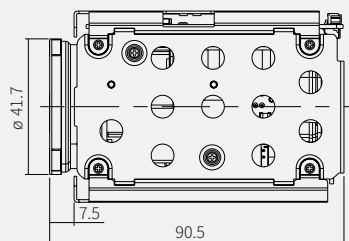

Zoom Camera

ATC-HZ5630T-LP

Dimensions

Specifications

Image Sensor	1/2.8" SONY EXMOR R Progressive Scan CMOS	D-WDR	Off/Low/Middle/High		
Effective Pixels	2.13MP 1945(H) x 1097(V)	WDR	Off/On, Adjustable(Level:0~29, Contrast:0~5, Bright: 0~19)		
Video Output mode	LVDS / Parallel / CVBS	BLC	Off/On, Area selectable		
Max. Video Resolution	LVDS / Parallel :1080p@60(50fps)	HLC	Off/On, Area selectable		
Synchronization system	Internal / External Option	AGC	Max.72dB		
Min.Illumination	Day mode: 0.1Lux(F1.6) Night mode: 0.05Lux(F1.6/ IR-cut filter on) DSS OFF, AGC45dB	Sharpness	Adjustable(0~15)		
S/N Rate	More than 55dB(AGC off, DSS off)	3D-DNR	Off/Auto/Low/Middle/High		
Lens	Type	AF Optical zoom lens(DC Iris), IR Corrective	2D-DNR	Off/Auto/Low/Middle/High	
	Focal Length	f=4.3mm~129mm	Defog	Off/On/Auto	
	F-value	F1.6(W)~5.0(T)	Preset Position	256 position Presets(Zoom,Focus), 16Memory Presets, Custom Preset	
	Angle of View	Horizontal 58.9°(W)~2.11°(T), Vertical 45.3°(W)~1.61°(T)	Language	English	
Zoom ratio	Optical 30x / Digital 12x	UART	Remote	RS232 TTL +5.0V(+3.3V compatible)	
Focus Min.Working Distance	0.01m(Wide)/1.0m(Tele)~∞		Protocol	VISCA/Pelco-D/Pelco-P/Hitachi: Automatic detection	
Focus Control	Auto/Interval/One Push/Manual/Preset	Baud rate	2400/4800/9600/19200/38400/57600/115200bps	UTC	-
AE mode	Auto/Shutter Priority/Iris Priority/AGC Priority/Manual	Supply Voltage	12VDC(9V to 15VDC)	Power Consumption	Max.6.4W / Non-working zoom&focus 3.8W
Brightness	0~14	Dimension(mm)	50x58.8x90.5mm	Weight	Approx.244g
Manual Shutter	1/1, 1/2, 1/4(3), 1/8(6), 1/15(12), 1/30(25), 1/60(50)~1/10000	Operating Temperature	-10°C~+50°C, Humidity(20~80%)	Storage Temperature	-20°C~+60°C, Humidity(20~95%)
Manual Iris	F1.6~F32, Close				
Sense-up	Off~32fields				
ETC	Spot AE, Slow AE				
D&N Mode	Auto/Day(Color)/Night(BW)/External-H or L				
White Balance	AUTO/One Push/Indoor/Outdoor/ATW/Manual				
Image Freeze	Off/On				
Image Flip	Off/Horizontal/Vertical/H+V(180° Flip)				
Privacy Mask Zone	8 Zones/14 mask color selectable				
Digital Image Stabilization	Yes				
Motion Detection	4 Zones				