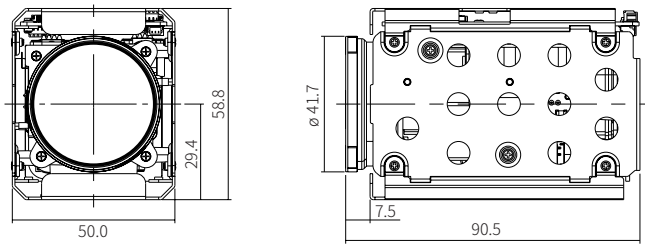

Zoom Camera

ATC-HZ5630T-LP

Dimensions

Specifications

Image Sensor	1/2.8" SONY EXMOR R Progressive Scan CMOS	D-WDR	Off/Low/Middle/High		
Effective Pixels	2.13MP 1945(H) x 1097(V)	WDR	Off/On, Adjustable(Level:0~29, Contrast:0~5, Bright: 0~19)		
Video Output mode	LVDS / Parallel / CVBS	BLC	Off/On, Area selectable		
Max. Video Resolution	LVDS / Parallel :1080p@60(50fps)	HLC	Off/On, Area selectable		
Synchronization system	Internal / External Option	AGC	Max.72dB		
Min.Illumination	Day mode: 0.1Lux(F1.6) Night mode: 0.05Lux(F1.6/ IR-cut filter on) DSS OFF, AGC45dB	Sharpness	Adjustable(0~15)		
S/N Rate	More than 55dB(AGC off, DSS off)	3D-DNR	Off/Auto/Low/Middle/High		
Lens	Type	AF Optical zoom lens(DC Iris), IR Corrective	2D-DNR	Off/Auto/Low/Middle/High	
	Focal Length	f=4.3mm~129mm	Defog	Off/On/Auto	
	F-value	F1.6(W)~5.0(T)	Preset Position	256 position Presets(Zoom,Focus), 16Memory Presets, Custom Preset	
	Angle of View	Horizontal 58.9°(W)~2.11°(T), Vertical 45.3°(W)~1.61°(T)	Language	English	
Zoom ratio	Optical 30x / Digital 12x	UART	Remote	RS232 TTL +5.0V(+3.3V compatible)	
Focus Min.Working Distance	0.01m(Wide)/1.0m(Tele)~∞		Protocol	VISCA/Pelco-D/Pelco-P/Hitachi: Automatic detection	
Focus Control	Auto/Interval/One Push/Manual/Preset	Baud rate	2400/4800/9600/19200/38400/57600/115200bps	UTC	-
AE mode	Auto/Shutter Priority/Iris Priority/AGC Priority/Manual	Supply Voltage	12VDC(9V to 15VDC)	Power Consumption	Max.6.4W / Non-working zoom&focus 3.8W
Brightness	0~14	Dimension(mm)	50x58.8x90.5mm	Weight	Approx.244g
Manual Shutter	1/1, 1/2, 1/4(3), 1/8(6), 1/15(12), 1/30(25), 1/60(50)~1/10000	Operating Temperature	-10°C~+50°C, Humidity(20~80%)	Storage Temperature	-20°C~+60°C, Humidity(20~95%)
Manual Iris	F1.6~F32, Close				
Sense-up	Off~32fields				
ETC	Spot AE, Slow AE				
D&N Mode	Auto/Day(Color)/Night(BW)/External-H or L				
White Balance	AUTO/One Push/Indoor/Outdoor/ATW/Manual				
Image Freeze	Off/On				
Image Flip	Off/Horizontal/Vertical/H+V(180° Flip)				
Privacy Mask Zone	8 Zones/14 mask color selectable				
Digital Image Stabilization	Yes				
Motion Detection	4 Zones				