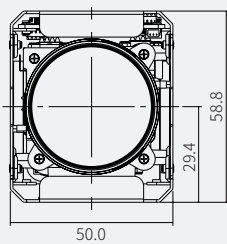

Zoom Camera

ATC-HZ5630T-LP

Dimensions

Specifications

Image Sensor	1/2.8" SONY EXMOR R Progressive Scan CMOS	D-WDR	Off/Low/Middle/High		
Effective Pixels	2.13MP 1945(H) x 1097(V)	WDR	Off/On, Adjustable(Level:0~29, Contrast:0~5, Bright: 0~19)		
Video Output mode	LVDS / Parallel / CVBS	BLC	Off/On, Area selectable		
Max. Video Resolution	LVDS / Parallel :1080p@60(50fps)	HLC	Off/On, Area selectable		
Synchronization system	Internal / External Option	AGC	Max.72dB		
Min.Illumination	Day mode: 0.1Lux(F1.6) Night mode: 0.05Lux(F1.6/ IR-cut filter on) DSS OFF, AGC45dB	Sharpness	Adjustable(0~15)		
S/N Rate	More than 55dB(AGC off, DSS off)	3D-DNR	Off/Auto/Low/Middle/High		
Lens	Type	AF Optical zoom lens(DC Iris), IR Corrective	2D-DNR	Off/Auto/Low/Middle/High	
	Focal Length	f=4.3mm~129mm	Defog	Off/On/Auto	
	F-value	F1.6(W)~5.0(T)	Preset Position	256 position Presets(Zoom,Focus), 16Memory Presets, Custom Preset	
	Angle of View	Horizontal 58.9°(W)~2.11°(T), Vertical 45.3°(W)~1.61°(T)	Language	English	
Zoom ratio	Optical 30x / Digital 12x	UART	Remote	RS232 TTL +5.0V(+3.3V compatible)	
Focus Min.Working Distance	0.01m(Wide)/1.0m(Tele)~∞		Protocol	VISCA/Pelco-D/Pelco-P/Hitachi: Automatic detection	
Focus Control	Auto/Interval/One Push/Manual/Preset	Baud rate	2400/4800/9600/19200/38400/57600/115200bps	UTC	-
AE mode	Auto/Shutter Priority/Iris Priority/AGC Priority/Manual	Supply Voltage	12VDC(9V to 15VDC)	Power Consumption	Max.6.4W / Non-working zoom&focus 3.8W
Brightness	0~14	Dimension(mm)	50x58.8x90.5mm	Weight	Approx.244g
Manual Shutter	1/1, 1/2, 1/4(3), 1/8(6), 1/15(12), 1/30(25), 1/60(50)~1/10000	Operating Temperature	-10°C~+50°C, Humidity(20~80%)	Storage Temperature	-20°C~+60°C, Humidity(20~95%)
Manual Iris	F1.6~F32, Close				
Sense-up	Off~32fields				
ETC	Spot AE, Slow AE				
D&N Mode	Auto/Day(Color)/Night(BW)/External-H or L				
White Balance	AUTO/One Push/Indoor/Outdoor/ATW/Manual				
Image Freeze	Off/On				
Image Flip	Off/Horizontal/Vertical/H+V(180° Flip)				
Privacy Mask Zone	8 Zones/14 mask color selectable				
Digital Image Stabilization	Yes				
Motion Detection	4 Zones				