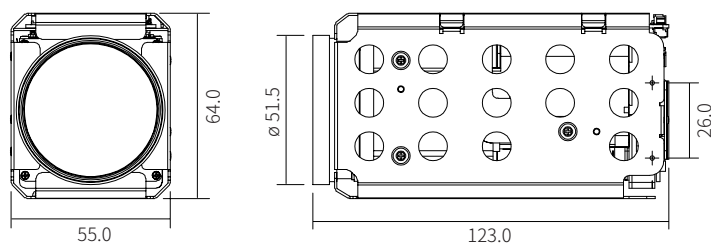

Zoom Camera

ATC-HZ5636W-TA

Dimensions

Specifications

Image Sensor	1/2" SONY EXMOR R Progressive Scan CMOS	
Effective Pixels	2.13MP 1945(H) x 1097(V)	
Video Output mode	TVI / AVI / CVBS	
Max. Video Resolution	TVI / AVI:1080p@30(25fps)	
Synchronization system	Internal	
Min.Illumination	Day mode: 0.1Lux(F1.5) Night mode: 0.05Lux(F1.5/ IR-cut filter on) DSS OFF, AGC45dB	
S/N Rate	More than 55dB(AGC off, DSS off)	
Lens	Type	AF Optical zoom lens(DC Iris), IR Corrective
	Focal Length	f=6.0mm~216mm
	F-value	F1.5(W)~4.8(T)
	Angle of View	Horizontal 58.4°(W)~2.2°(T), Vertical 34.1°(W)~1.2°(T)
Zoom ratio	Optical 36x / Digital 12x	
Focus Min.Working Distance	0.1m(Wide)/1.5m(Tele)~∞	
Focus Control	Auto/Interval/One Push/Manual/Presets	
AE mode	Auto/Shutter Priority/Iris Priority/AGC Priority/Manual	
Brightness	0~14	
Manual Shutter	1/1, 1/2, 1/4(3), 1/8(6), 1/15(12), 1/30(25), 1/60(50)~1/10000	
Manual Iris	F1.6~F32, Close	
Sense-up	Off~32fields	
ETC	Spot AE, Slow AE	
D&N Mode	Auto/Day(Color)/Night(BW)/External-H or L	
White Balance	AUTO/One Push/Indoor/Outdoor/ATW/Manual	
Image Freeze	Off/On	
Image Flip	Off/Horizontal/Vertical/H+V(180° Flip)	
Privacy Mask Zone	8 Zones/14 mask color selectable	
Digital Image Stabilization	Yes	
Motion Detection	4 Zones	