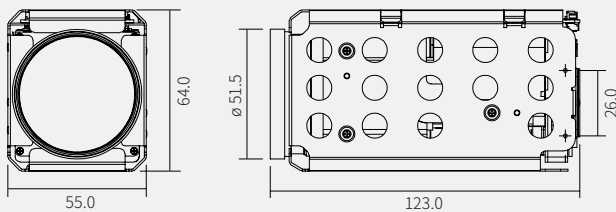

Zoom Camera

ATC-HZ5636W-TA

Dimensions

Specifications

Image Sensor	1/2" SONY EXMOR R Progressive Scan CMOS	
Effective Pixels	2.13MP 1945(H) x 1097(V)	
Video Output mode	TVI / AVI / CVBS	
Max. Video Resolution	TVI / AVI:1080p@30(25fps)	
Synchronization system	Internal	
Min.Illumination	Day mode: 0.1Lux(F1.5) Night mode: 0.05Lux(F1.5/ IR-cut filter on) DSS OFF, AGC45dB	
S/N Rate	More than 55dB(AGC off, DSS off)	
Lens	Type	AF Optical zoom lens(DC Iris), IR Corrective
	Focal Length	f=6.0mm~216mm
	F-value	F1.5(W)~4.8(T)
	Angle of View	Horizontal 58.4°(W)~2.2°(T), Vertical 34.1°(W)~1.2°(T)
Zoom ratio	Optical 36x / Digital 12x	
Focus Min.Working Distance	0.1m(Wide)/1.5m(Tele)~∞	
Focus Control	Auto/Interval/One Push/Manual/Presets	
AE mode	Auto/Shutter Priority/Iris Priority/AGC Priority/Manual	
Brightness	0~14	
Manual Shutter	1/1, 1/2, 1/4(3), 1/8(6), 1/15(12), 1/30(25), 1/60(50)~1/10000	
Manual Iris	F1.6~F32, Close	
Sense-up	Off~32fields	
ETC	Spot AE, Slow AE	
D&N Mode	Auto/Day(Color)/Night(BW)/External-H or L	
White Balance	AUTO/One Push/Indoor/Outdoor/ATW/Manual	
Image Freeze	Off/On	
Image Flip	Off/Horizontal/Vertical/H+V(180° Flip)	
Privacy Mask Zone	8 Zones/14 mask color selectable	
Digital Image Stabilization	Yes	
Motion Detection	4 Zones	